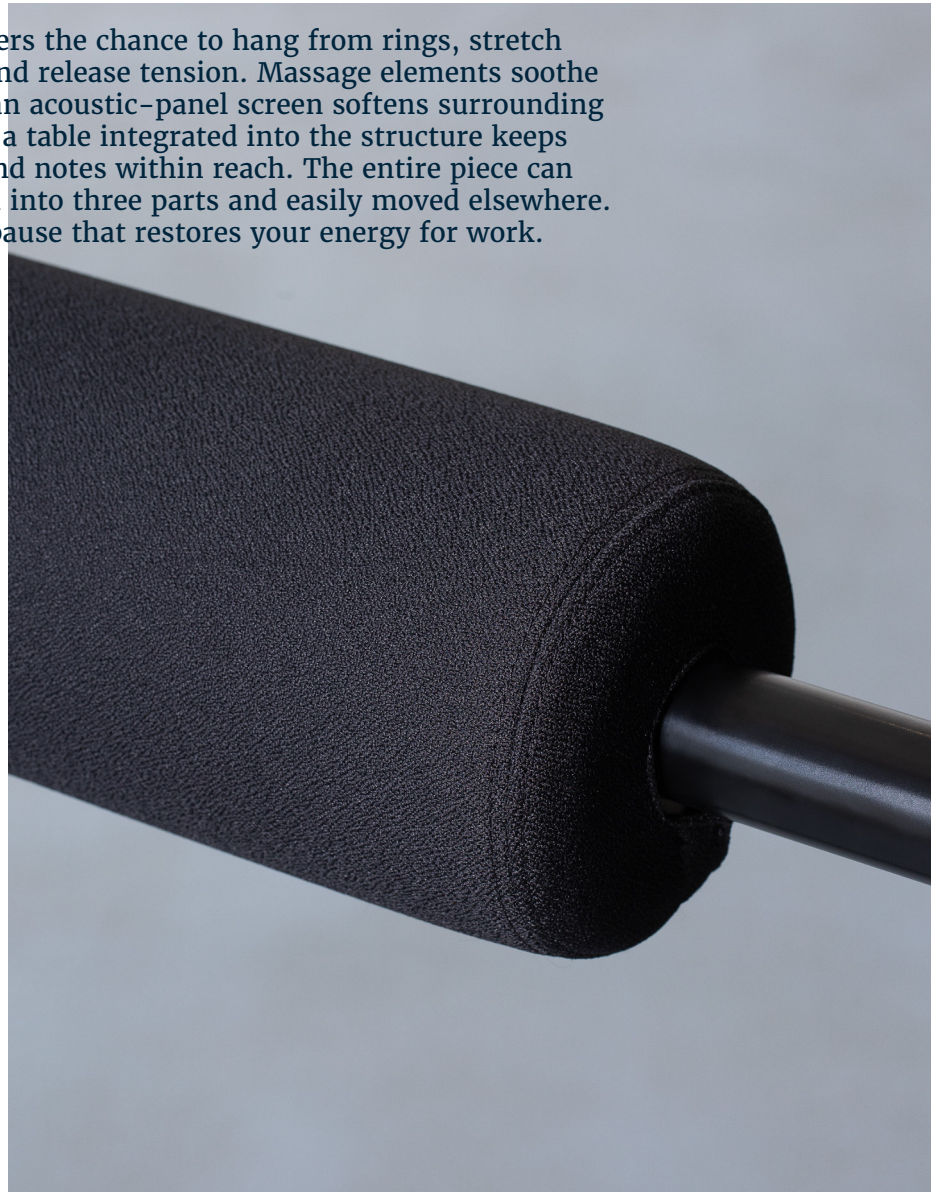

PERSOMA Olymp

Office spaces come with their own soundtrack—keyboards tapping, notifications pinging, voices from meetings. At this pace, the body tightens until it forgets how to relax.

Olymp offers the chance to hang from rings, stretch your arms, and release tension. Massage elements soothe your hands, an acoustic-panel screen softens surrounding noise, and a table integrated into the structure keeps your cup and notes within reach. The entire piece can be dismantled into three parts and easily moved elsewhere. A short pause that restores your energy for work.

Construction

POWDER COATED STEEL

Components

MULTIPLYX | **UPHOLSTERY FABRIC** | **RECYCLED LEATHER**

FOAMED POLYPROPYLENE | **PLA FILAMENT**