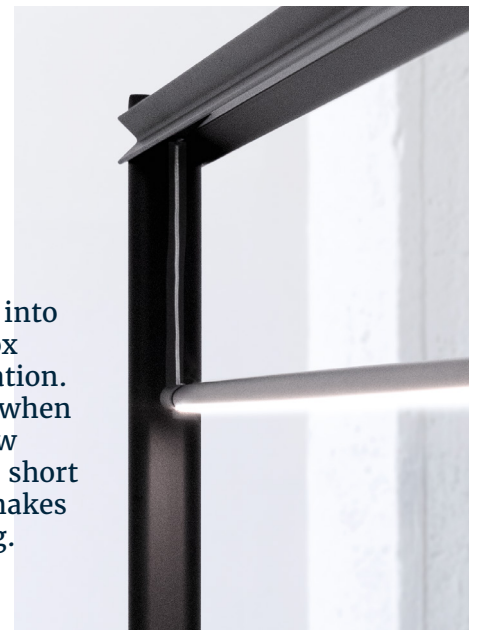

Lights

The LED light is integrated into the frame, providing the box with soft, pleasant illumination. Perfect for those moments when you want to sit aside, review your notes or simply take a short break. A small detail that makes the space feel more inviting.