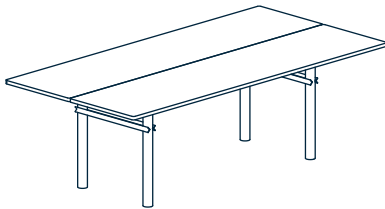

The cable runs through the leg into an electrical channel beneath the tabletop, so even when devices are plugged in, the work surface stays clean and uncluttered. And when you fold the tabletop up, its underside becomes a bulletin board for notes and ideas. The refined construction of steel pipes and L-profiles looks light, yet it supports everything you expect from a work desk.