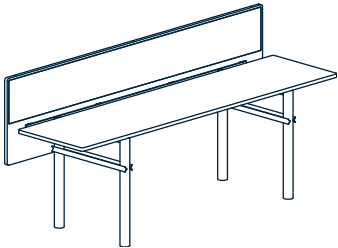

The cable runs through the leg into an electrical channel beneath the tabletop, so even when devices are plugged in, the work surface stays clean and uncluttered. And when you fold the tabletop up, its underside becomes a bulletin board for notes and ideas. The refined construction of steel pipes and L-profiles looks light, yet it supports everything you expect from a work desk.