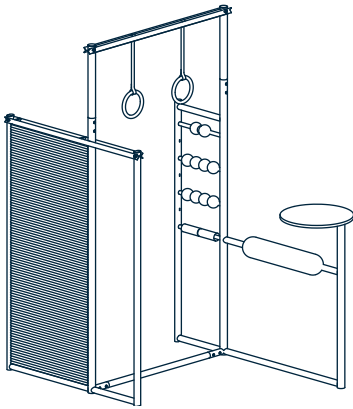

PERSOMA Olymp

Office spaces come with their own soundtrack—keyboards tapping, notifications pinging, voices from meetings. At this pace, the body tightens until it forgets how to relax.

Olymp offers the chance to hang from rings, stretch your arms, and release tension. Massage elements soothe your hands, an acoustic-panel screen softens surrounding noise, and a table integrated into the structure keeps your cup and notes within reach. The entire piece can be dismantled into three parts and easily moved elsewhere. A short pause that restores your energy for work.

Construction

POWDER COATED STEEL

Components

MULTIPLYX | **UPHOLSTERY FABRIC** | **RECYCLED LEATHER**

FOAMED POLYPROPYLENE | **PLA FILAMENT**