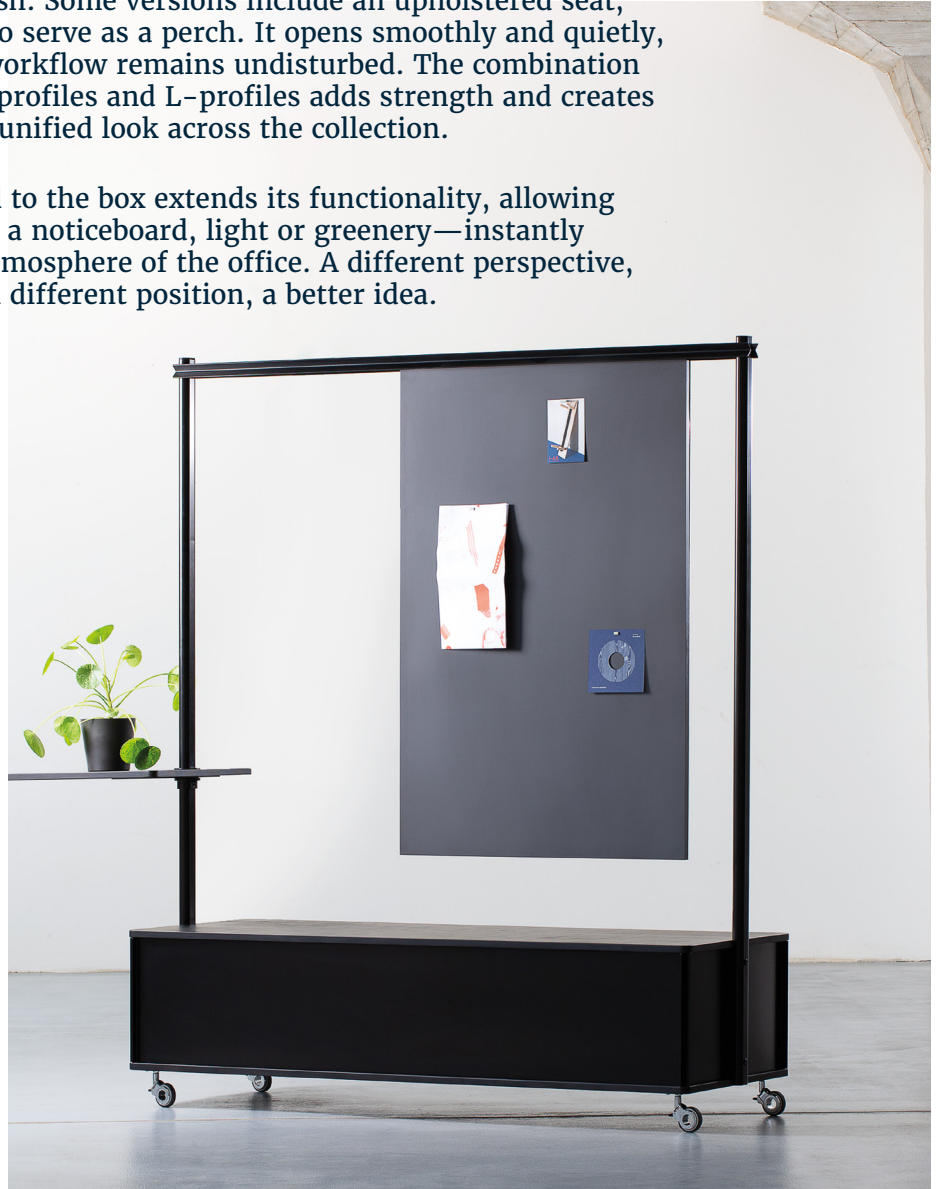

The cable runs through the leg into an electrical channel beneath the tabletop, so even when devices are plugged in, the work surface stays clean and uncluttered. And when you fold the tabletop up, its underside becomes a bulletin board for notes and ideas. The refined construction of steel pipes and L-profiles looks light, yet it supports everything you expect from a work desk.

### **Conference table**

2400 × 1200 × 750

2000 × 1200 × 750

# PERSOMA box & bar

The box can be easily adapted to any office. Thanks to its wheels, you can move it wherever you need. Drawers made from acoustic material absorb noise, while the metal front gives them an elegant finish. Some versions include an upholstered seat, so the box can also serve as a perch. It opens smoothly and quietly, ensuring your workflow remains undisturbed. The combination of flattened oval profiles and L-profiles adds strength and creates a unified look across the collection.

A bar attached to the box extends its functionality, allowing you to hang a noticeboard, light or greenery—instantly changing the atmosphere of the office. A different perspective, a different position, a better idea.