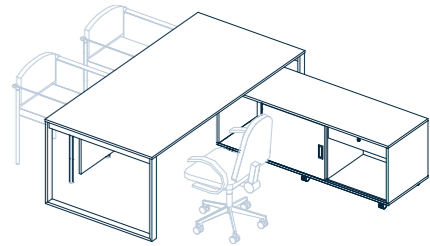

S_OJ508 ▶ S_SZ2000 ▶ S_734 ▶