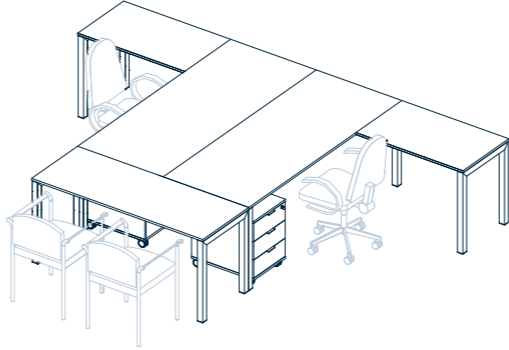

COMBINE, CREATE, TRANSFORM

S_U958 ▶ S_UPJ051 ▶ S_U106 ▶ S_KON1 ▶