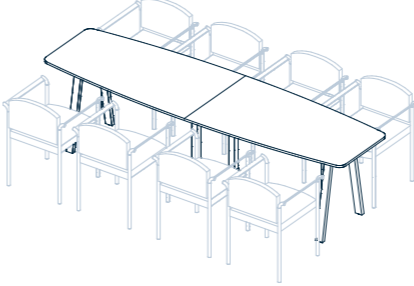

S_AJT061 ▶ S_AJT071 ▶