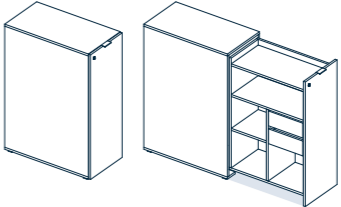

INSPIRATION IN MANY FORMS

S_732L

Create a work environment that matches your unique approach—whether you're driven by dynamism and innovation or prefer to follow traditional standards. The SETUP furniture line offers not only work desks but also a wide range of versatile storage solutions. We believe that every space is unique—just like the expectations of the people who work in it. That's why each element in the collection is designed to function both as a standalone piece or as part of a comprehensive solution.