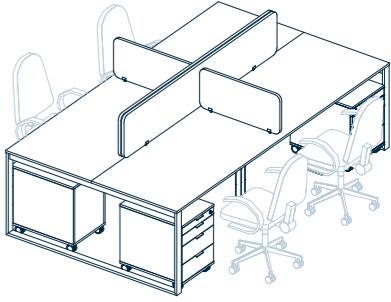

S_O901 ▶ S_P2000 ▶ S_P750 ▶ S_KON2 ▶