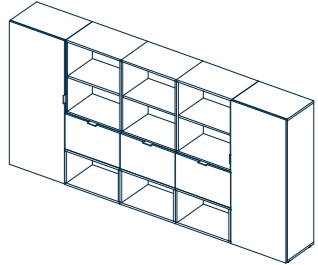

COMBINE, CREATE, TRANSFORM

S_U958 ▶ S_UPJ051 ▶ S_U106 ▶ S_KON1 ▶

S_O901 ▶ S_P2000 ▶ S_P750 ▶ S_KON2 ▶

S_ARP1000 ▶ S_AJT061 ▶ S_AP003 ▶ S_KON1 ▶

Combine and match desks with any type of legs (A, O, U) and design configurations that fit your needs perfectly. You can complement your setup with a smart storage system. Choose from cabinets in 5 height options through mobile containers to wall-mounted shelves or modern lockers. Experiment, explore, and change. SETUP adapts to every idea.

S_A307 ▶ S_KON2 ▶ S732 ▶ S731 ▶ S113 ▶

S_AJT061 ▶ S_AJT071 ▶

S_OJ508 ▶ S_SZ2000 ▶ S_734 ▶

MODULAR STORAGE CABINET SOLUTION

S_501 S_401 S_201 S_103 S_111 S_113

S_421L S_421P S_220 S_112 S_102

S_201 S_301 S_122 S_103 S_200 S_113