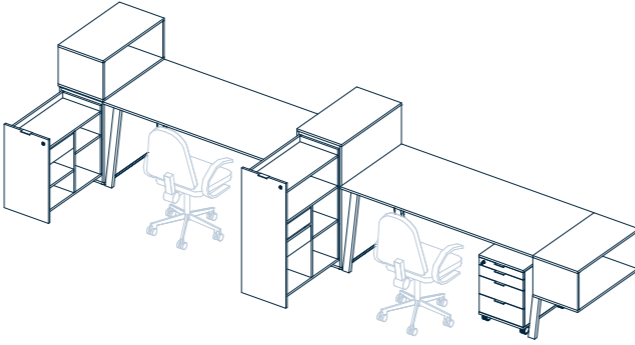

COMBINE, CREATE, TRANSFORM

S_U958 ▶ S_UPJ051 ▶ S_U106 ▶ S_KON1 ▶

S_O901 ▶ S_P2000 ▶ S_P750 ▶ S_KON2 ▶

S_ARP1000 ▶ S_AJT061 ▶ S_AP003 ▶ S_KON1 ▶

Combine and match desks with any type of legs (A, O, U) and design configurations that fit your needs perfectly. You can complement your setup with a smart storage system. Choose from cabinets in 5 height options through mobile containers to wall-mounted shelves or modern lockers. Experiment, explore, and change. SETUP adapts to every idea.